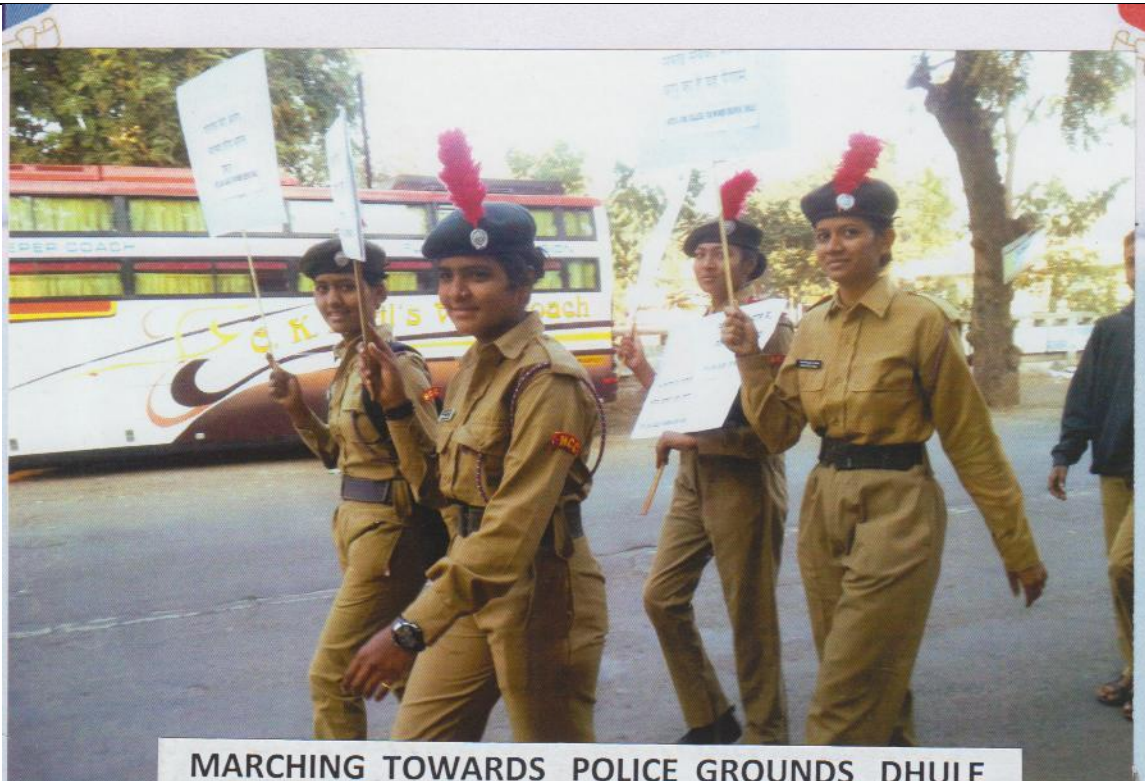

ALL ROADS LEAD TO POLICE GROUNDS DHULE

MARCHING TOWARDS POLICE GROUNDS DHULE

**DRILL BEFORE ANO'S CAPTAIN (MRS) S.K.CHEEMA & MAJOR (RETD) TEHSILDAR MADAM**

MAP READING

**DISCIPLINE WELL MAINTAINED**

WRITTEN EXAM IN PROGRESS

WRITTEN EXAM IN PROGRESS

**CAPTAIN S.K.CHEEMA WITH PRINCIPAL DR S. AHIRE  
DURING FLAG HOISTING 26<sup>TH</sup> JANUARY 2016**

**STUDENTS WATCHING "STAND UP INDIA START UP INDIA"  
NATIONAL INTEGRATION DAY PROGRAMME ON T V**