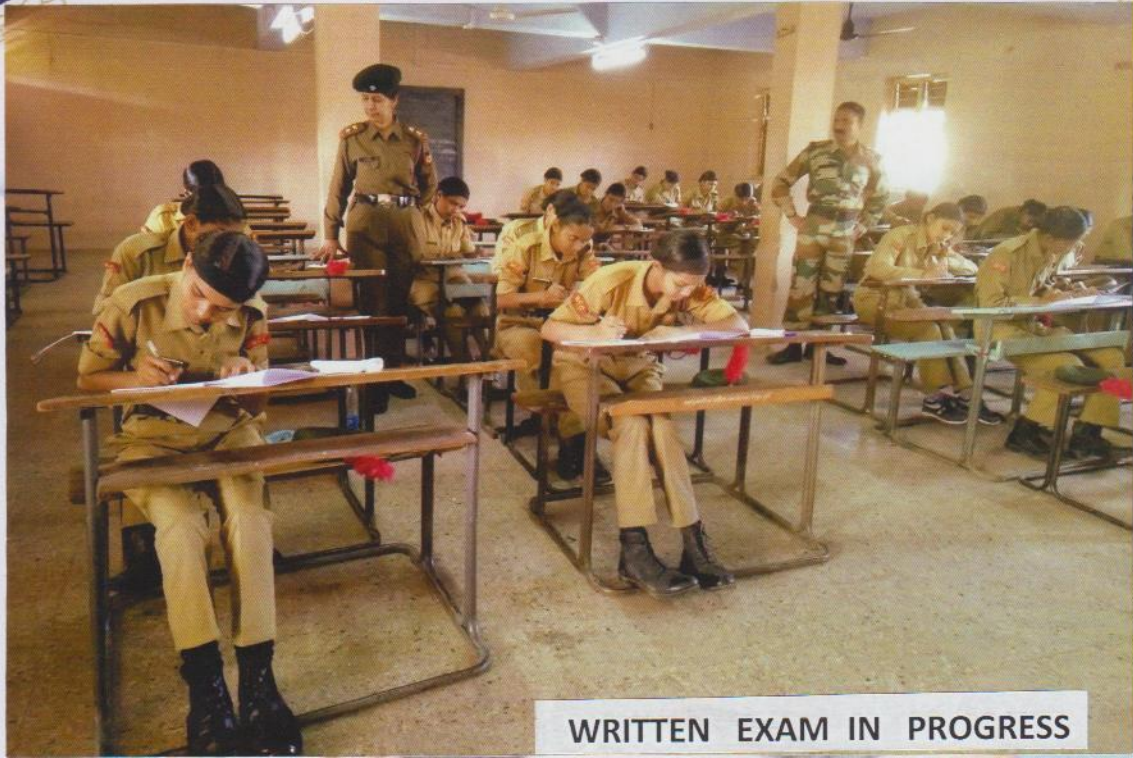

ALL ROADS LEAD TO POLICE GROUNDS DHULE

MARCHING TOWARDS POLICE GROUNDS DHULE

**DRILL BEFORE ANO'S CAPTAIN (MRS) S.K.CHEEMA & MAJOR (RETD) TEHSILDAR MADAM**

MAP READING

**DISCIPLINE WELL MAINTAINED**

WRITTEN EXAM IN PROGRESS

WRITTEN EXAM IN PROGRESS

**CAPTAIN S.K.CHEEMA WITH PRINCIPAL DR S. AHIRE  
DURING FLAG HOISTING 26<sup>TH</sup> JANUARY 2016**

**STUDENTS WATCHING "STAND UP INDIA START UP INDIA"  
NATIONAL INTEGRATION DAY PROGRAMME ON T V**