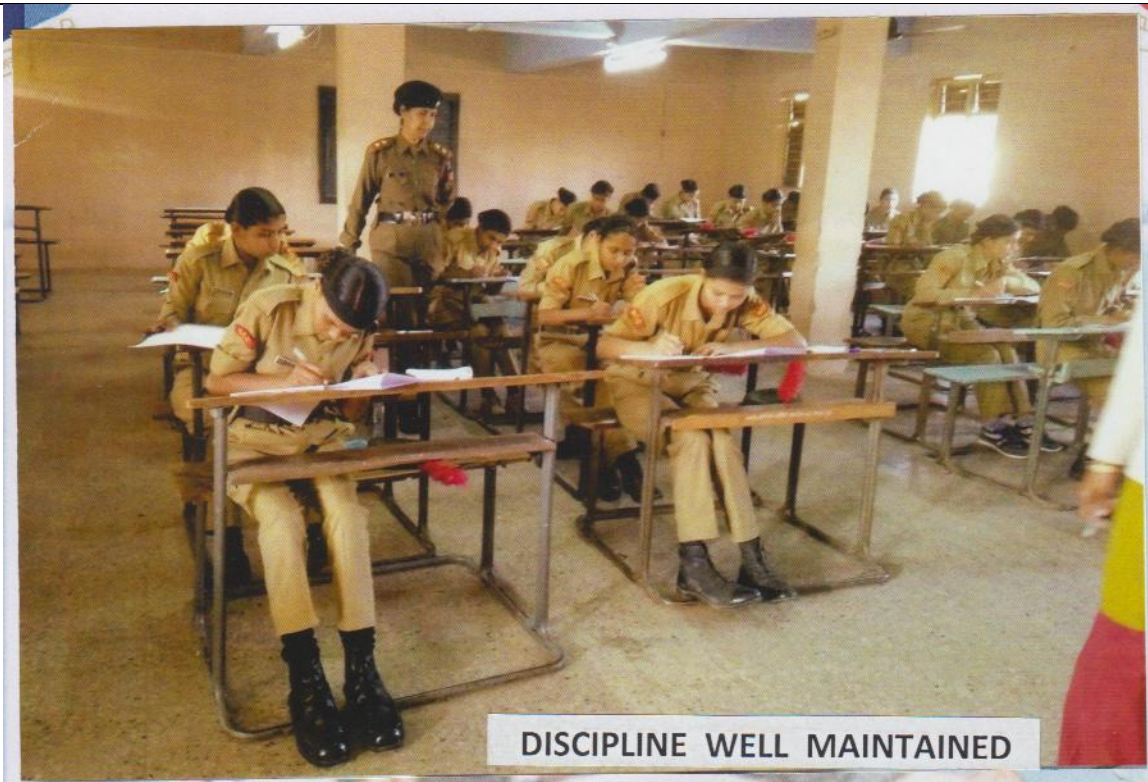

ALL ROADS LEAD TO POLICE GROUNDS DHULE

MARCHING TOWARDS POLICE GROUNDS DHULE

**DRILL BEFORE ANO'S CAPTAIN (MRS) S.K.CHEEMA & MAJOR (RETD) TEHSILDAR MADAM**

MAP READING

**DISCIPLINE WELL MAINTAINED**

WRITTEN EXAM IN PROGRESS

WRITTEN EXAM IN PROGRESS

**CAPTAIN S.K.CHEEMA WITH PRINCIPAL DR S. AHIRE  
DURING FLAG HOISTING 26<sup>TH</sup> JANUARY 2016**

**STUDENTS WATCHING "STAND UP INDIA START UP INDIA"  
NATIONAL INTEGRATION DAY PROGRAMME ON T V**